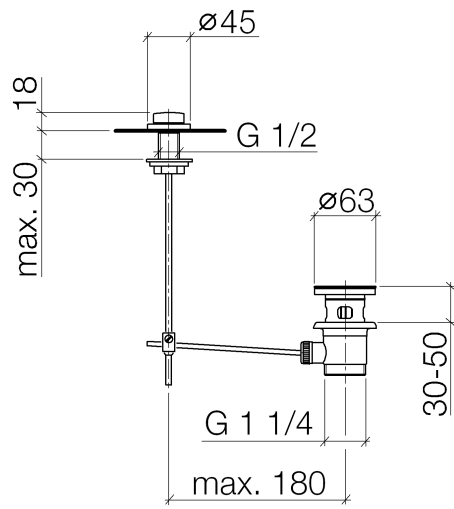

**Basin Waste with knob for deck mounting 1 1/4" - Dark Chrome**

IMO

10 200 970

Fits: IMO, LULU, MADISON, MEM, TARA,  
CL.1, LISSÉ, VAIA, META, CYO

	Dark Chrome	10 200 970-19
	Chrome	10 200 970-00
	Brushed Platinum	10 200 970-06
	Platinum	10 200 970-08
	Durabronze (23kt Gold)	10 200 970-09
	Light Gold	10 200 970-26
	Brushed Light Gold	10 200 970-27
	Brushed Durabronze (23kt Gold)	10 200 970-28
	Matte Black	10 200 970-33
	Brushed Bronze	10 200 970-42
	Brushed Champagne (22kt Gold)	10 200 970-46
	Champagne (22kt Gold)	10 200 970-47
	Brushed Chrome	10 200 970-93
	Brushed Dark Platinum	10 200 970-99

## Basin Waste with knob for deck mounting 1 1/4" - Dark Chrome

---

IMO

10 200 970

Only suitable for basins with an overflow.

10 200 970

10 200 970

Parts for other  
finishes can be found  
here: [Chrome](#)